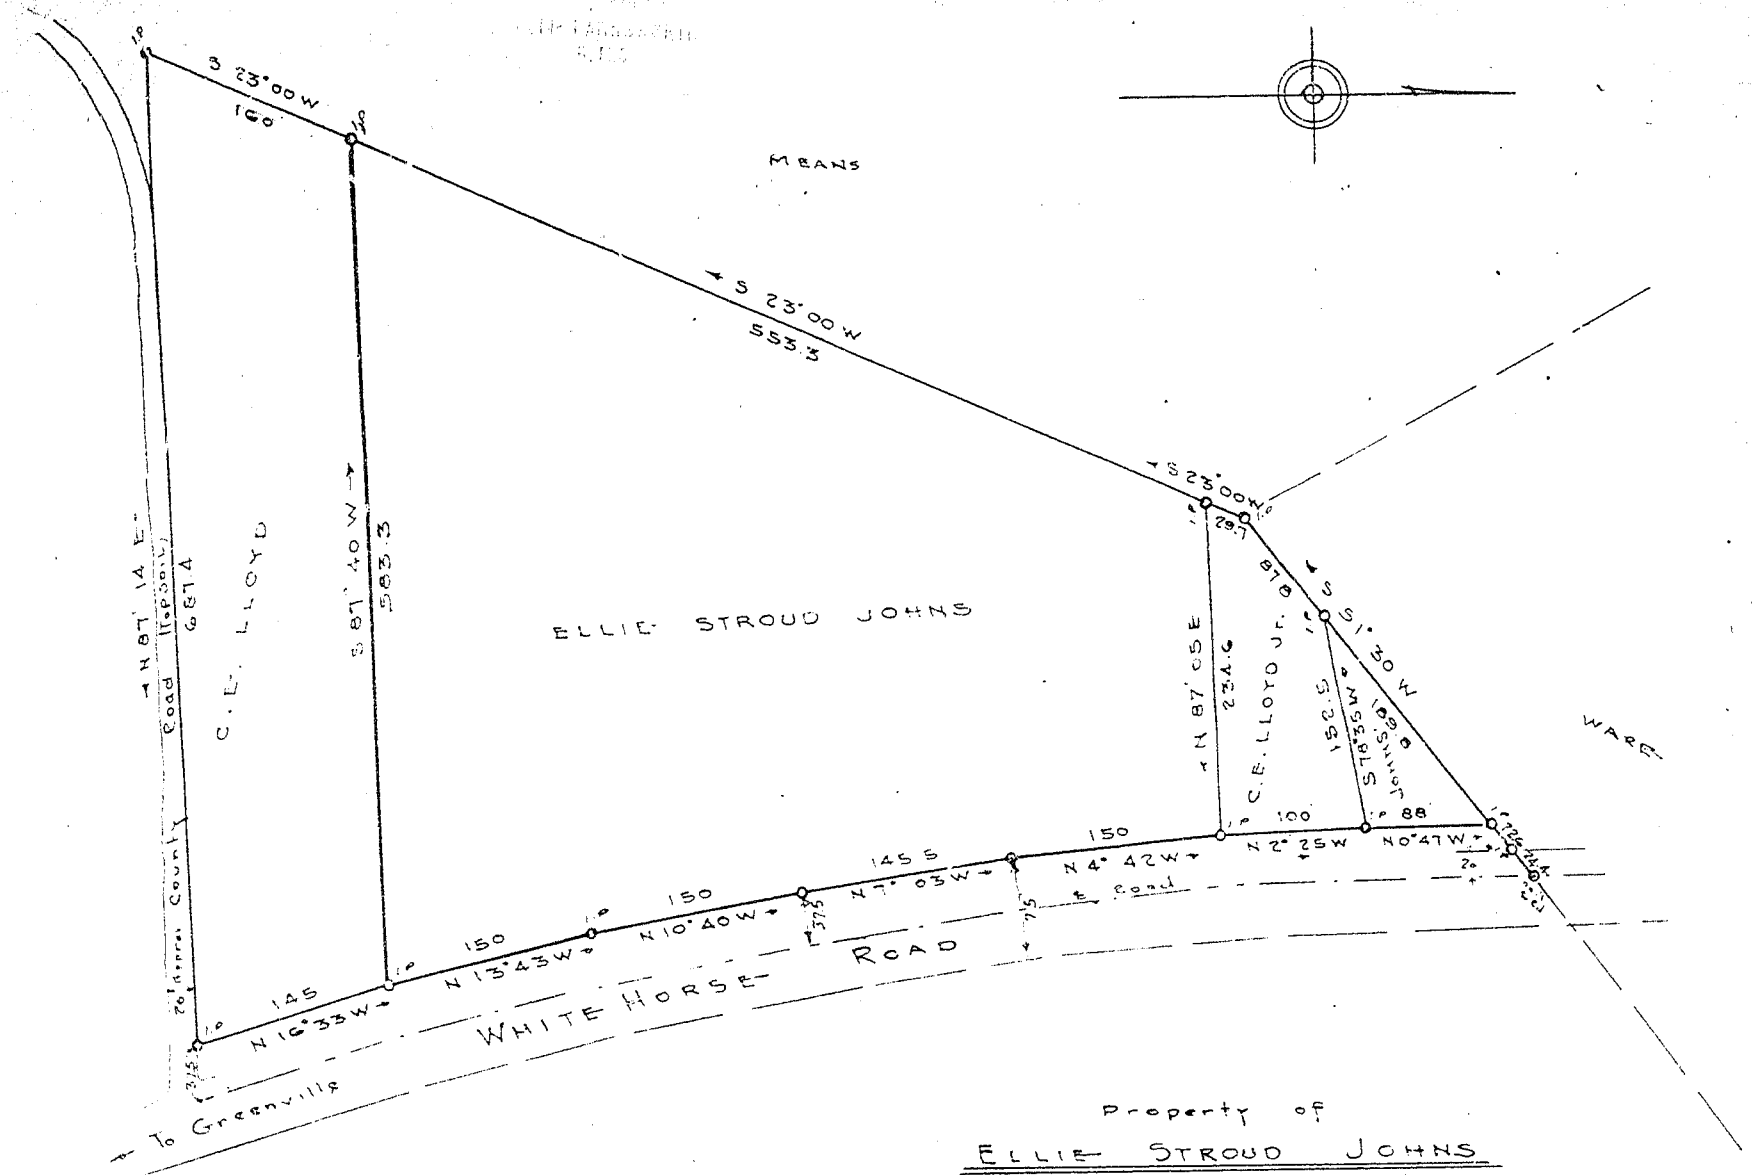

SEP 17 10 41 AM 1951

Property of
ELLIE STROUD JOHNS
C. E. LLOYD Sr.
C. E. LLOYD Jr.
 Near GREENVILLE, S. C.
 Scale 1"=100 Aug. 30, 1951

BY C. C. JONES Eng' Engr #1144